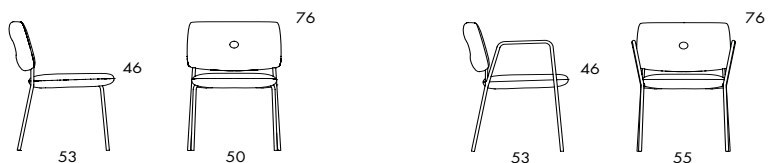

Dundra is a large family that includes foot stools, chairs, barstools, easy chairs and sofas.

S70 5.6 kg | 0.29 m³/pc 

	S70
Seat height	46
Overall height	80
Seat width	45
Overall width	50
Seat depth	43
Overall depth	56
Weight, kg	5.6
Cbm	0.29/pc
Cbm	0.36/2 pcs

S70A 6 kg | 0.29 m³/pc 

	S70A
Seat height	46
Overall height	80
Seat width	45
Overall width	59
Seat depth	43
Overall depth	56
Weight, kg	6
Cbm	0.29

S70AS 9.15 kg | 0.32 m³/pc

	S70AS
Seat height	46
Overall height	80
Seat width	45
Overall width	62
Seat depth	43
Overall depth	56
Weight, kg	9.15
Cbm	0.32

Dundra is a large family that includes foot stools, chairs, barstools, easy chairs, and sofas.

	S76		S76A
Seat height	46	Seat height	46
Overall height	76	Overall height	76
Seat width	45	Seat width	45
Overall width	50	Overall width	55
Seat depth	43	Seat depth	43
Overall depth	53	Overall depth	53

S74A 22 kg | 0.9 m³/pc

	S74A
Seat height	40
Overall height	70
Seat width	138
Overall width	150
Seat depth	55
Overall depth	72
Weight, kg	22
Cbm	0.9

**O75AS**

SWIVEL EASY-CHAIR. Wood and steel frame with no-sag springs. Moulded HR foam padding. Upholstered in fabric or leather. Leather as per cc.6a. With arms. Swivel base in Black lacquered steel, fine structure. Plastic foot. Dundra is a large family that includes foot stools, chairs, barstools, easy chairs and sofas.