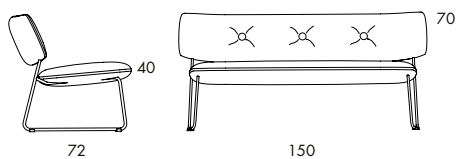

S73-65 4.2 kg | 0.20 m³/pc

S73-65

Seat height	65
Overall height	65
Seat width	45
Overall width	52
Seat depth	45
Overall depth	45
Weight, kg	4.2
Cbm	0.20/pc

S73-82 4.7 kg | 0.24 m³/pc

	S73-82
Seat height	82
Overall height	82
Seat width	45
Overall width	52
Seat depth	45
Overall depth	47
Weight, kg	4.7
Cbm	0.24/pc

S72-82 6.9 kg | 0.44 m³/2 pcs 

	S72-82
Seat height	82
Overall height	107
Seat width	45
Overall width	52
Seat depth	41
Overall depth	52
Weight, kg	6.9
Cbm	0.44/2 pcs

S71 8.3 kg | 0.45 m³/2 pcs 

S71AS 11.4 kg | 0.45 m³/pc

Dundra is a large family that includes foot stools, chairs, barstools, easy chairs and sofas.

S71 8.3 kg | 0.45 m³/2 pcs 

	S71
Seat height	40
Overall height	70
Seat width	56
Overall width	68
Seat depth	55
Overall depth	72
Weight, kg	8.3
Cbm	0.45/2 pcs

S71AS 11.4 kg | 0.45 m³/pc

S71AS

Seat height	40
Overall height	70
Seat width	56
Overall width	68
Seat depth	55
Overall depth	72
Weight, kg	11.4
Cbm	0.45/pcs

S74 19 kg | 1.0 m²/2 pcs 

S74A 22 kg | 0.9 m²/pc