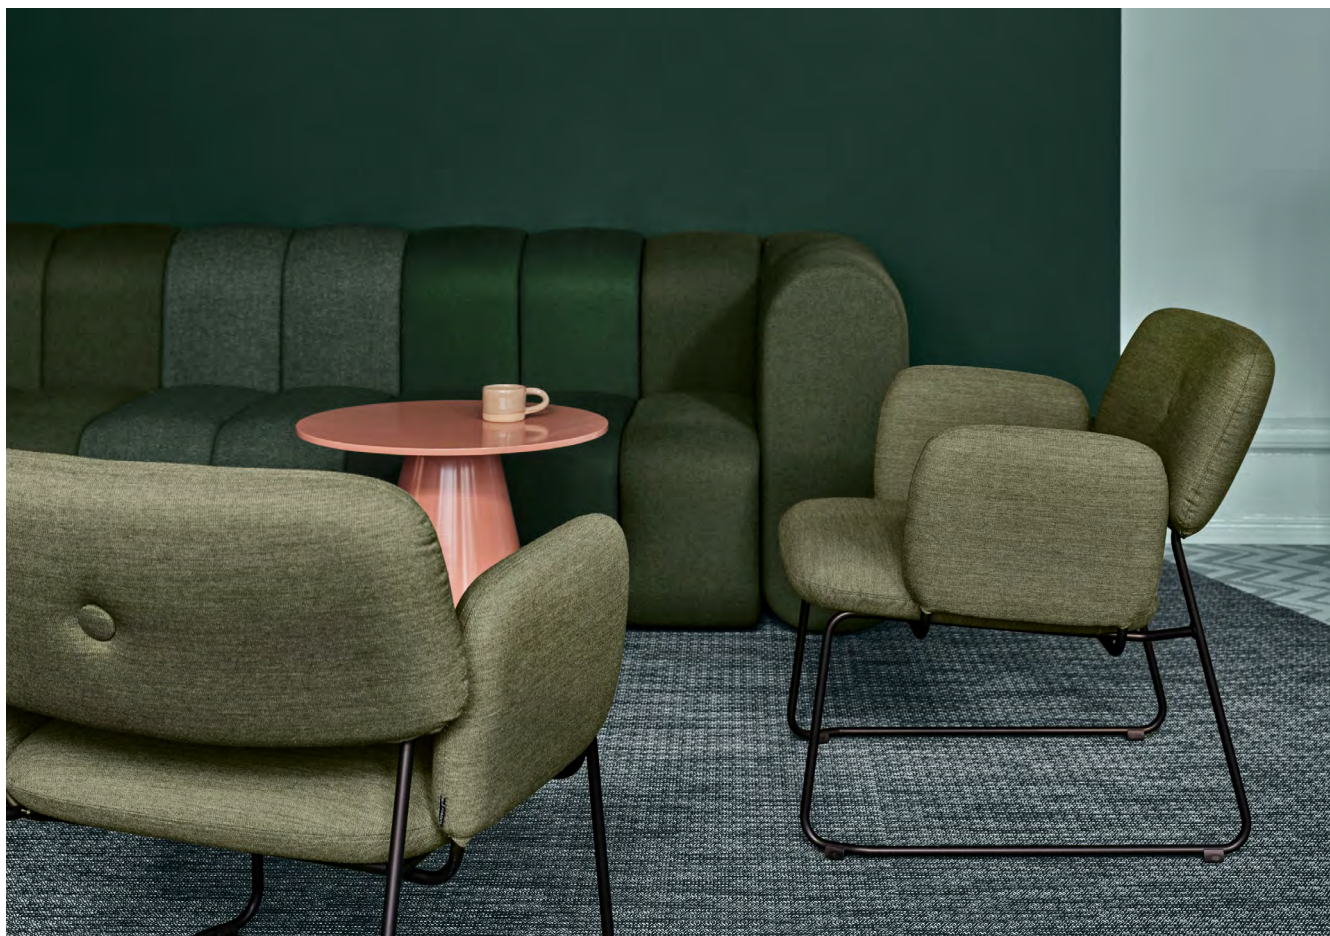

EASY CHAIR. Wood and steel frame with no-sag springs. Moulded HR foam padding. Upholstered in fabric or leather. Leather as per cc. 6a. With or without arms. Chrome plated (chrome III) or painted steel frame. Plastic foot. S71 without armrests is stackable.

Dundra is a large family that includes foot stools, chairs, barstools, easy chairs and sofas.