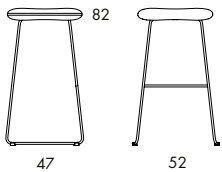

Dundra is a large family that includes foot stools, chairs, barstools, easy chairs, and sofas.

	S76		S76A
Seat height	46	Seat height	46
Overall height	76	Overall height	76
Seat width	45	Seat width	45
Overall width	50	Overall width	55
Seat depth	43	Seat depth	43
Overall depth	53	Overall depth	53

Dundra is a large family that includes foot stools, chairs, barstools, easy chairs and sofas.

S73-46 3.33 kg | 0.29 m³/5 pcs 

	S73-46
Seat height	46
Overall height	46
Overall width	45
Seat depth	45
Overall depth	45
Weight, kg	3.33
Cbm	0.29/5 pcs

S73-65 4.2 kg | 0.20 m³/pc

S73-65

Seat height	65
Overall height	65
Seat width	45
Overall width	52
Seat depth	45
Overall depth	45
Weight, kg	4.2
Cbm	0.20/pc

S73-82 4.7 kg | 0.24 m³/pc

	S73-82
Seat height	82
Overall height	82
Seat width	45
Overall width	52
Seat depth	45
Overall depth	47
Weight, kg	4.7
Cbm	0.24/pc

S72-65 6.4 kg | 0.38 m³/2 pcs

S72-82 6.9 kg | 0.44 m³/2 pcs

S72-65 6.4 kg | 0.38 m³/2 pcs 

S72-65	
Seat height	65
Overall height	90
Seat width	45
Overall width	52
Seat depth	41
Overall depth	50
Weight, kg	6.4
Cbm	0.38/2 pcs