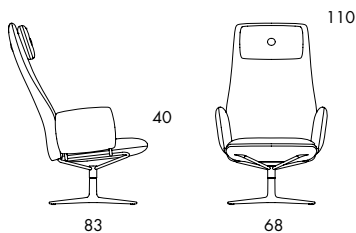

Dundra is a large family that includes foot stools, chairs, barstools, easy chairs and sofas.

S74 19 kg | 1.0 m³/2 pcs

	S74
Seat height	40
Overall height	70
Seat width	138
Overall width	150
Seat depth	55
Overall depth	72
Weight, kg	19
Cbm	1/2 pcs

S74A 22 kg | 0.9 m³/pc

	S74A
Seat height	40
Overall height	70
Seat width	138
Overall width	150
Seat depth	55
Overall depth	72
Weight, kg	22
Cbm	0.9

**O75AS**

SWIVEL EASY-CHAIR. Wood and steel frame with no-sag springs. Moulded HR foam padding. Upholstered in fabric or leather. Leather as per cc.6a. With arms. Swivel base in Black lacquered steel, fine structure. Plastic foot. Dundra is a large family that includes foot stools, chairs, barstools, easy chairs and sofas.

O75AS

Seat height	40
Overall height	110
Seat width	49
Overall width	68
Seat depth	54
Overall depth	83

Inspire. Create. Deliver.