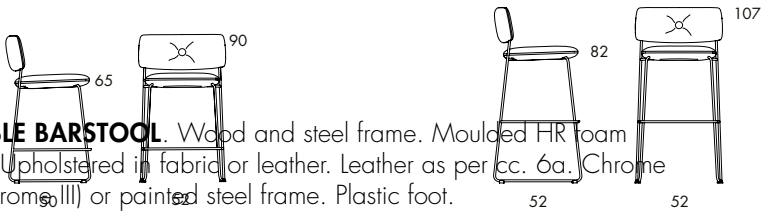

Dundra is a large family that includes foot stools, chairs, barstools, easy chairs and sofas.

S73-46 3.33 kg | 0.29 m³/5 pcs 

	S73-46
Seat height	46
Overall height	46
Overall width	45
Seat depth	45
Overall depth	45
Weight, kg	3.33
Cbm	0.29/5 pcs

S73-65 4.2 kg | 0.20 m³/pc

S73-65

Seat height	65
Overall height	65
Seat width	45
Overall width	52
Seat depth	45
Overall depth	45
Weight, kg	4.2
Cbm	0.20/pc

S73-82 4.7 kg | 0.24 m³/pc

	S73-82
Seat height	82
Overall height	82
Seat width	45
Overall width	52
Seat depth	45
Overall depth	47
Weight, kg	4.7
Cbm	0.24/pc

S74A 22 kg | 0.9 m³/pc

	S74A
Seat height	40
Overall height	70
Seat width	138
Overall width	150
Seat depth	55
Overall depth	72
Weight, kg	22
Cbm	0.9

**O75AS**

SWIVEL EASY-CHAIR. Wood and steel frame with no-sag springs. Moulded HR foam padding. Upholstered in fabric or leather. Leather as per cc.6a. With arms. Swivel base in Black lacquered steel, fine structure. Plastic foot. Dundra is a large family that includes foot stools, chairs, barstools, easy chairs and sofas.