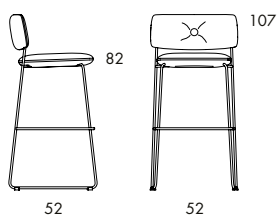

Dundra is a large family that includes foot stools, chairs, barstools, easy chairs and sofas.

S73-46 3.33 kg | 0.29 m³/5 pcs 

	S73-46
Seat height	46
Overall height	46
Overall width	45
Seat depth	45
Overall depth	45
Weight, kg	3.33
Cbm	0.29/5 pcs

S73-65 4.2 kg | 0.20 m³/pc

S73-65

Seat height	65
Overall height	65
Seat width	45
Overall width	52
Seat depth	45
Overall depth	45
Weight, kg	4.2
Cbm	0.20/pc

S73-82 4.7 kg | 0.24 m³/pc

	S73-82
Seat height	82
Overall height	82
Seat width	45
Overall width	52
Seat depth	45
Overall depth	47
Weight, kg	4.7
Cbm	0.24/pc

S72-65 6.4 kg | 0.38 m³/2 pcs

S72-82 6.9 kg | 0.44 m³/2 pcs

S72-65 6.4 kg | 0.38 m³/2 pcs 

S72-65	
Seat height	65
Overall height	90
Seat width	45
Overall width	52
Seat depth	41
Overall depth	50
Weight, kg	6.4
Cbm	0.38/2 pcs

S72-82 6.9 kg | 0.44 m³/2 pcs 

	S72-82
Seat height	82
Overall height	107
Seat width	45
Overall width	52
Seat depth	41
Overall depth	52
Weight, kg	6.9
Cbm	0.44/2 pcs

S71 8.3 kg | 0.45 m³/2 pcs 

S71AS 11.4 kg | 0.45 m³/pc