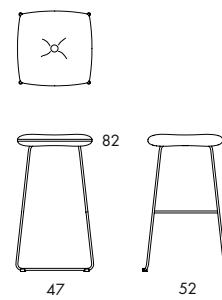

S73-82 4.7 kg | 0.24 m³/pc

STOOL | BARSTOOL. Wood and steel frame. Moulded HR foam padding. Upholstered in fabric or leather. Leather as per cc. 6a. Chrome plated (chrome III) or painted steel frame. Plastic foot.

Dundra is a large family that includes foot stools, chairs, barstools, easy chairs and sofas.