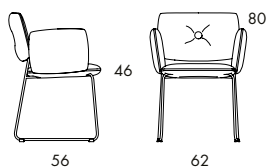

Dundra is a large family that includes foot stools, chairs, barstools, easy chairs and sofas.

S70 5.6 kg | 0.29 m³/pc 

	S70
Seat height	46
Overall height	80
Seat width	45
Overall width	50
Seat depth	43
Overall depth	56
Weight, kg	5.6
Cbm	0.29/pc
Cbm	0.36/2 pcs

S70A 6 kg | 0.29 m³/pc 

	S70A
Seat height	46
Overall height	80
Seat width	45
Overall width	59
Seat depth	43
Overall depth	56
Weight, kg	6
Cbm	0.29

S70AS 9.15 kg | 0.32 m³/pc

	S70AS
Seat height	46
Overall height	80
Seat width	45
Overall width	62
Seat depth	43
Overall depth	56
Weight, kg	9.15
Cbm	0.32

S73-65 4.2 kg | 0.20 m³/pc

S73-65

Seat height	65
Overall height	65
Seat width	45
Overall width	52
Seat depth	45
Overall depth	45
Weight, kg	4.2
Cbm	0.20/pc

S73-82 4.7 kg | 0.24 m³/pc

	S73-82
Seat height	82
Overall height	82
Seat width	45
Overall width	52
Seat depth	45
Overall depth	47
Weight, kg	4.7
Cbm	0.24/pc

O75AS

Seat height	40
Overall height	110
Seat width	49
Overall width	68
Seat depth	54
Overall depth	83

Inspire. Create. Deliver.