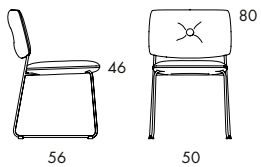

S70 5.6 kg | 0.29 m³/pc

S70A 6 kg | 0.29 m³/pc

S70AS 9.15 kg | 0.32 m³/pc

CHAIR. Wood and steel frame. Moulded HR foam padding. Upholstered in fabric or leather. Leather as per colour chart. 6a. Chrome plated (chrome III) or painted steel frame. Plastic foot. S70 and S70A are stackable. S70A has rubber-covered armrests and S70AS has padded armrests.

Dundra is a large family that includes foot stools, chairs, barstools, easy chairs and sofas.

S70 5.6 kg | 0.29 m³/pc 

	S70
Seat height	46
Overall height	80
Seat width	45
Overall width	50
Seat depth	43
Overall depth	56
Weight, kg	5.6
Cbm	0.29/pc
Cbm	0.36/2 pcs

S70A 6 kg | 0.29 m³/pc 

	S70A
Seat height	46
Overall height	80
Seat width	45
Overall width	59
Seat depth	43
Overall depth	56
Weight, kg	6
Cbm	0.29

S70AS 9.15 kg | 0.32 m³/pc

	S70AS
Seat height	46
Overall height	80
Seat width	45
Overall width	62
Seat depth	43
Overall depth	56
Weight, kg	9.15
Cbm	0.32

S73-65 4.2 kg | 0.20 m³/pc

S73-65

Seat height	65
Overall height	65
Seat width	45
Overall width	52
Seat depth	45
Overall depth	45
Weight, kg	4.2
Cbm	0.20/pc

S73-82 4.7 kg | 0.24 m³/pc

	S73-82
Seat height	82
Overall height	82
Seat width	45
Overall width	52
Seat depth	45
Overall depth	47
Weight, kg	4.7
Cbm	0.24/pc