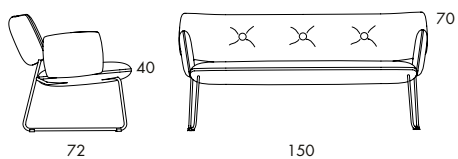

S71AS 11.4 kg | 0.45 m³/pc

S71AS

Seat height	40
Overall height	70
Seat width	56
Overall width	68
Seat depth	55
Overall depth	72
Weight, kg	11.4
Cbm	0.45/pcs

S74 19 kg | 1.0 m²/2 pcs 

S74A 22 kg | 0.9 m²/pc

Dundra is a large family that includes foot stools, chairs, barstools, easy chairs and sofas.

S74 19 kg | 1.0 m³/2 pcs

	S74
Seat height	40
Overall height	70
Seat width	138
Overall width	150
Seat depth	55
Overall depth	72
Weight, kg	19
Cbm	1/2 pcs

S74A 22 kg | 0.9 m³/pc

	S74A
Seat height	40
Overall height	70
Seat width	138
Overall width	150
Seat depth	55
Overall depth	72
Weight, kg	22
Cbm	0.9

**O75AS**

SWIVEL EASY-CHAIR. Wood and steel frame with no-sag springs. Moulded HR foam padding. Upholstered in fabric or leather. Leather as per cc.6a. With arms. Swivel base in Black lacquered steel, fine structure. Plastic foot. Dundra is a large family that includes foot stools, chairs, barstools, easy chairs and sofas.

O75AS

Seat height	40
Overall height	110
Seat width	49
Overall width	68
Seat depth	54
Overall depth	83

Inspire. Create. Deliver.