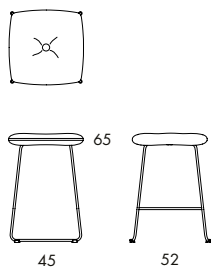

S73-65 4.2 kg | 0.20 m³/pc