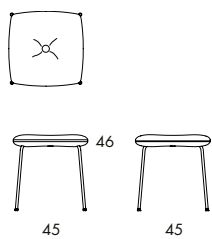

Dundra is a large family that includes foot stools, chairs, barstools, easy chairs and sofas.

S70 5.6 kg | 0.29 m³/pc 

	S70
Seat height	46
Overall height	80
Seat width	45
Overall width	50
Seat depth	43
Overall depth	56
Weight, kg	5.6
Cbm	0.29/pc
Cbm	0.36/2 pcs

S70A 6 kg | 0.29 m³/pc 

	S70A
Seat height	46
Overall height	80
Seat width	45
Overall width	59
Seat depth	43
Overall depth	56
Weight, kg	6
Cbm	0.29

S70AS 9.15 kg | 0.32 m³/pc

	S70AS
Seat height	46
Overall height	80
Seat width	45
Overall width	62
Seat depth	43
Overall depth	56
Weight, kg	9.15
Cbm	0.32

Dundra is a large family that includes foot stools, chairs, barstools, easy chairs, and sofas.

	S76		S76A
Seat height	46	Seat height	46
Overall height	76	Overall height	76
Seat width	45	Seat width	45
Overall width	50	Overall width	55
Seat depth	43	Seat depth	43
Overall depth	53	Overall depth	53

S73-65 4.2 kg | 0.20 m³/pc

S73-65

Seat height	65
Overall height	65
Seat width	45
Overall width	52
Seat depth	45
Overall depth	45
Weight, kg	4.2
Cbm	0.20/pc

S73-82 4.7 kg | 0.24 m³/pc

	S73-82
Seat height	82
Overall height	82
Seat width	45
Overall width	52
Seat depth	45
Overall depth	47
Weight, kg	4.7
Cbm	0.24/pc