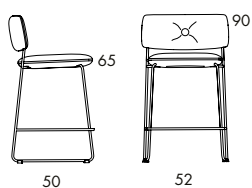

Dundra is a large family that includes foot stools, chairs, barstools, easy chairs, and sofas.

	S76		S76A
Seat height	46	Seat height	46
Overall height	76	Overall height	76
Seat width	45	Seat width	45
Overall width	50	Overall width	55
Seat depth	43	Seat depth	43
Overall depth	53	Overall depth	53

Dundra is a large family that includes foot stools, chairs, barstools, easy chairs and sofas.

S73-46 3.33 kg | 0.29 m³/5 pcs 

	S73-46
Seat height	46
Overall height	46
Overall width	45
Seat depth	45
Overall depth	45
Weight, kg	3.33
Cbm	0.29/5 pcs

S73-65 4.2 kg | 0.20 m³/pc

S73-65

Seat height	65
Overall height	65
Seat width	45
Overall width	52
Seat depth	45
Overall depth	45
Weight, kg	4.2
Cbm	0.20/pc

S73-82 4.7 kg | 0.24 m³/pc

	S73-82
Seat height	82
Overall height	82
Seat width	45
Overall width	52
Seat depth	45
Overall depth	47
Weight, kg	4.7
Cbm	0.24/pc

S72-65 6.4 kg | 0.38 m³/2 pcs

S72-82 6.9 kg | 0.44 m³/2 pcs

S72-65 6.4 kg | 0.38 m³/2 pcs 

S72-65	
Seat height	65
Overall height	90
Seat width	45
Overall width	52
Seat depth	41
Overall depth	50
Weight, kg	6.4
Cbm	0.38/2 pcs