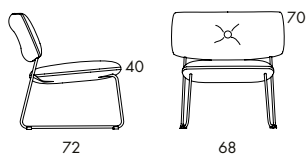

S73-65 4.2 kg | 0.20 m³/pc

S73-65

Seat height	65
Overall height	65
Seat width	45
Overall width	52
Seat depth	45
Overall depth	45
Weight, kg	4.2
Cbm	0.20/pc

S73-82 4.7 kg | 0.24 m³/pc

	S73-82
Seat height	82
Overall height	82
Seat width	45
Overall width	52
Seat depth	45
Overall depth	47
Weight, kg	4.7
Cbm	0.24/pc

S72-65 6.4 kg | 0.38 m³/2 pcs

S72-82 6.9 kg | 0.44 m³/2 pcs

S72-65 6.4 kg | 0.38 m³/2 pcs 

S72-65	
Seat height	65
Overall height	90
Seat width	45
Overall width	52
Seat depth	41
Overall depth	50
Weight, kg	6.4
Cbm	0.38/2 pcs

S72-82 6.9 kg | 0.44 m³/2 pcs 

	S72-82
Seat height	82
Overall height	107
Seat width	45
Overall width	52
Seat depth	41
Overall depth	52
Weight, kg	6.9
Cbm	0.44/2 pcs

S71 8.3 kg | 0.45 m³/2 pcs 

S71AS 11.4 kg | 0.45 m³/pc

Dundra is a large family that includes foot stools, chairs, barstools, easy chairs and sofas.

S71 8.3 kg | 0.45 m³/2 pcs 

	S71
Seat height	40
Overall height	70
Seat width	56
Overall width	68
Seat depth	55
Overall depth	72
Weight, kg	8.3
Cbm	0.45/2 pcs