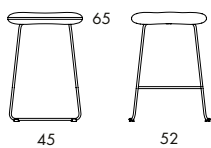

Dundra is a large family that includes foot stools, chairs, barstools, easy chairs, and sofas.

	S76		S76A
Seat height	46	Seat height	46
Overall height	76	Overall height	76
Seat width	45	Seat width	45
Overall width	50	Overall width	55
Seat depth	43	Seat depth	43
Overall depth	53	Overall depth	53

Dundra is a large family that includes foot stools, chairs, barstools, easy chairs and sofas.

S73-46 3.33 kg | 0.29 m³/5 pcs 

	S73-46
Seat height	46
Overall height	46
Overall width	45
Seat depth	45
Overall depth	45
Weight, kg	3.33
Cbm	0.29/5 pcs

S73-65 4.2 kg | 0.20 m³/pc

S73-65

Seat height	65
Overall height	65
Seat width	45
Overall width	52
Seat depth	45
Overall depth	45
Weight, kg	4.2
Cbm	0.20/pc

S73-82 4.7 kg | 0.24 m³/pc

	S73-82
Seat height	82
Overall height	82
Seat width	45
Overall width	52
Seat depth	45
Overall depth	47
Weight, kg	4.7
Cbm	0.24/pc

S72-65 6.4 kg | 0.38 m³/2 pcs

S72-82 6.9 kg | 0.44 m³/2 pcs

S72-65 6.4 kg | 0.38 m³/2 pcs 

S72-65	
Seat height	65
Overall height	90
Seat width	45
Overall width	52
Seat depth	41
Overall depth	50
Weight, kg	6.4
Cbm	0.38/2 pcs