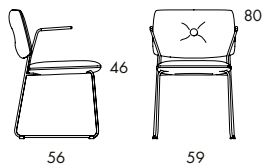

S70 5.6 kg | 0.29 m³/pc

S70A 6 kg | 0.29 m³/pc

S70AS 9.15 kg | 0.32 m³/pc

CHAIR. Wood and steel frame. Moulded HR foam padding. Upholstered in fabric or leather. Leather as per colour chart. 6a. Chrome plated (chrome III) or painted steel frame. Plastic foot. S70 and S70A are stackable. S70A has rubber-covered armrests and S70AS has padded armrests.

Dundra is a large family that includes foot stools, chairs, barstools, easy chairs and sofas.

S70 5.6 kg | 0.29 m³/pc 

	S70
Seat height	46
Overall height	80
Seat width	45
Overall width	50
Seat depth	43
Overall depth	56
Weight, kg	5.6
Cbm	0.29/pc
Cbm	0.36/2 pcs

S70A 6 kg | 0.29 m³/pc 

	S70A
Seat height	46
Overall height	80
Seat width	45
Overall width	59
Seat depth	43
Overall depth	56
Weight, kg	6
Cbm	0.29

S70AS 9.15 kg | 0.32 m³/pc

	S70AS
Seat height	46
Overall height	80
Seat width	45
Overall width	62
Seat depth	43
Overall depth	56
Weight, kg	9.15
Cbm	0.32

S73-65 4.2 kg | 0.20 m³/pc

S73-65

Seat height	65
Overall height	65
Seat width	45
Overall width	52
Seat depth	45
Overall depth	45
Weight, kg	4.2
Cbm	0.20/pc

S73-82 4.7 kg | 0.24 m³/pc

	S73-82
Seat height	82
Overall height	82
Seat width	45
Overall width	52
Seat depth	45
Overall depth	47
Weight, kg	4.7
Cbm	0.24/pc