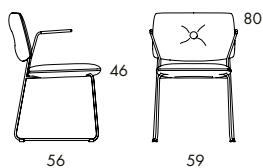

Dundra is a large family that includes foot stools, chairs, barstools, easy chairs and sofas.

S70 5.6 kg | 0.29 m³/pc 

	S70
Seat height	46
Overall height	80
Seat width	45
Overall width	50
Seat depth	43
Overall depth	56
Weight, kg	5.6
Cbm	0.29/pc
Cbm	0.36/2 pcs

S70A 6 kg | 0.29 m³/pc 

	S70A
Seat height	46
Overall height	80
Seat width	45
Overall width	59
Seat depth	43
Overall depth	56
Weight, kg	6
Cbm	0.29

S70AS 9.15 kg | 0.32 m³/pc

	S70AS
Seat height	46
Overall height	80
Seat width	45
Overall width	62
Seat depth	43
Overall depth	56
Weight, kg	9.15
Cbm	0.32

S73-65 4.2 kg | 0.20 m³/pc

S73-65

Seat height	65
Overall height	65
Seat width	45
Overall width	52
Seat depth	45
Overall depth	45
Weight, kg	4.2
Cbm	0.20/pc

S73-82 4.7 kg | 0.24 m³/pc

	S73-82
Seat height	82
Overall height	82
Seat width	45
Overall width	52
Seat depth	45
Overall depth	47
Weight, kg	4.7
Cbm	0.24/pc

S74A 22 kg | 0.9 m³/pc

	S74A
Seat height	40
Overall height	70
Seat width	138
Overall width	150
Seat depth	55
Overall depth	72
Weight, kg	22
Cbm	0.9

**O75AS**

SWIVEL EASY-CHAIR. Wood and steel frame with no-sag springs. Moulded HR foam padding. Upholstered in fabric or leather. Leather as per cc.6a. With arms. Swivel base in Black lacquered steel, fine structure. Plastic foot. Dundra is a large family that includes foot stools, chairs, barstools, easy chairs and sofas.