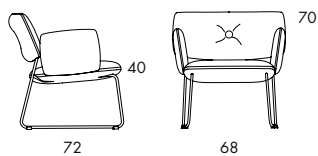

S73-65 4.2 kg | 0.20 m³/pc

S73-65

Seat height	65
Overall height	65
Seat width	45
Overall width	52
Seat depth	45
Overall depth	45
Weight, kg	4.2
Cbm	0.20/pc

S73-82 4.7 kg | 0.24 m³/pc

	S73-82
Seat height	82
Overall height	82
Seat width	45
Overall width	52
Seat depth	45
Overall depth	47
Weight, kg	4.7
Cbm	0.24/pc

S72-82 6.9 kg | 0.44 m³/2 pcs 

	S72-82
Seat height	82
Overall height	107
Seat width	45
Overall width	52
Seat depth	41
Overall depth	52
Weight, kg	6.9
Cbm	0.44/2 pcs

S71 8.3 kg | 0.45 m³/2 pcs 

S71AS 11.4 kg | 0.45 m³/pc

Dundra is a large family that includes foot stools, chairs, barstools, easy chairs and sofas.

S71 8.3 kg | 0.45 m³/2 pcs 

	S71
Seat height	40
Overall height	70
Seat width	56
Overall width	68
Seat depth	55
Overall depth	72
Weight, kg	8.3
Cbm	0.45/2 pcs

S71AS 11.4 kg | 0.45 m³/pc

S71AS

Seat height	40
Overall height	70
Seat width	56
Overall width	68
Seat depth	55
Overall depth	72
Weight, kg	11.4
Cbm	0.45/pcs

S74 19 kg | 1.0 m²/2 pcs 

S74A 22 kg | 0.9 m²/pc