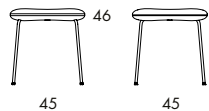

Dundra is a large family that includes foot stools, chairs, barstools, easy chairs, and sofas.

	S76		S76A
Seat height	46	Seat height	46
Overall height	76	Overall height	76
Seat width	45	Seat width	45
Overall width	50	Overall width	55
Seat depth	43	Seat depth	43
Overall depth	53	Overall depth	53

S73-46 3.33 kg | 0.29 m³/5 pcs

S73-65 4.2 kg | 0.20 m³/pc

S73-82 4.7 kg | 0.24 m³/pc

STOOL | BARSTOOL. Wood and steel frame. Moulded HR foam padding. Upholstered in fabric or leather. Leather as per cc. 6a. Chrome plated (chrome III) or painted steel frame. Plastic foot.

Dundra is a large family that includes foot stools, chairs, barstools, easy chairs and sofas.

S73-46 3.33 kg | 0.29 m³/5 pcs 

	S73-46
Seat height	46
Overall height	46
Overall width	45
Seat depth	45
Overall depth	45
Weight, kg	3.33
Cbm	0.29/5 pcs

S73-65 4.2 kg | 0.20 m³/pc

S73-65

Seat height	65
Overall height	65
Seat width	45
Overall width	52
Seat depth	45
Overall depth	45
Weight, kg	4.2
Cbm	0.20/pc

S73-82 4.7 kg | 0.24 m³/pc

	S73-82
Seat height	82
Overall height	82
Seat width	45
Overall width	52
Seat depth	45
Overall depth	47
Weight, kg	4.7
Cbm	0.24/pc