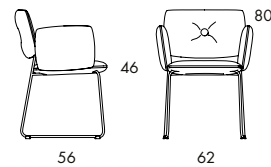

S70 5.6 kg | 0.29 m³/pc

S70A 6 kg | 0.29 m³/pc

S70AS 9.15 kg | 0.32 m³/pc

CHAIR. Wood and steel frame. Moulded HR foam padding. Upholstered in fabric or leather. Leather as per colour chart. 6a. Chrome plated (chrome III) or painted steel frame. Plastic foot. S70 and S70A are stackable. S70A has rubber-covered armrests and S70AS has padded armrests.

Dundra is a large family that includes foot stools, chairs, barstools, easy chairs and sofas.

S70 5.6 kg | 0.29 m³/pc 

	S70
Seat height	46
Overall height	80
Seat width	45
Overall width	50
Seat depth	43
Overall depth	56
Weight, kg	5.6
Cbm	0.29/pc
Cbm	0.36/2 pcs

S70A 6 kg | 0.29 m³/pc 

	S70A
Seat height	46
Overall height	80
Seat width	45
Overall width	59
Seat depth	43
Overall depth	56
Weight, kg	6
Cbm	0.29

S70AS 9.15 kg | 0.32 m³/pc

	S70AS
Seat height	46
Overall height	80
Seat width	45
Overall width	62
Seat depth	43
Overall depth	56
Weight, kg	9.15
Cbm	0.32

S73-65 4.2 kg | 0.20 m³/pc

S73-65

Seat height	65
Overall height	65
Seat width	45
Overall width	52
Seat depth	45
Overall depth	45
Weight, kg	4.2
Cbm	0.20/pc

S73-82 4.7 kg | 0.24 m³/pc

	S73-82
Seat height	82
Overall height	82
Seat width	45
Overall width	52
Seat depth	45
Overall depth	47
Weight, kg	4.7
Cbm	0.24/pc